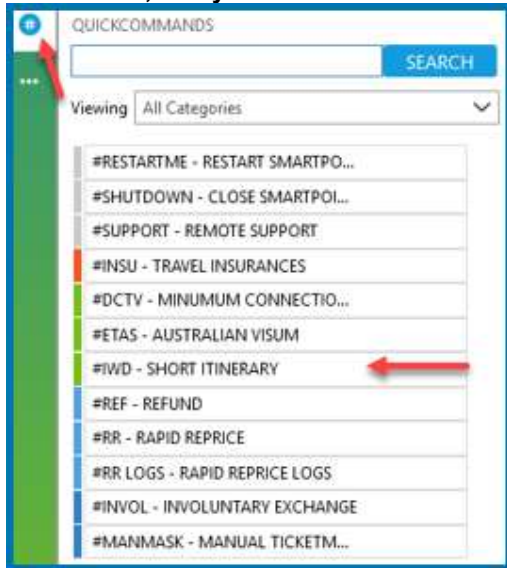

SHORT ITINERARY APP-Quick Commands

Please note, that you can find the SHORT ITINERARY APP also in your Quick Commands: